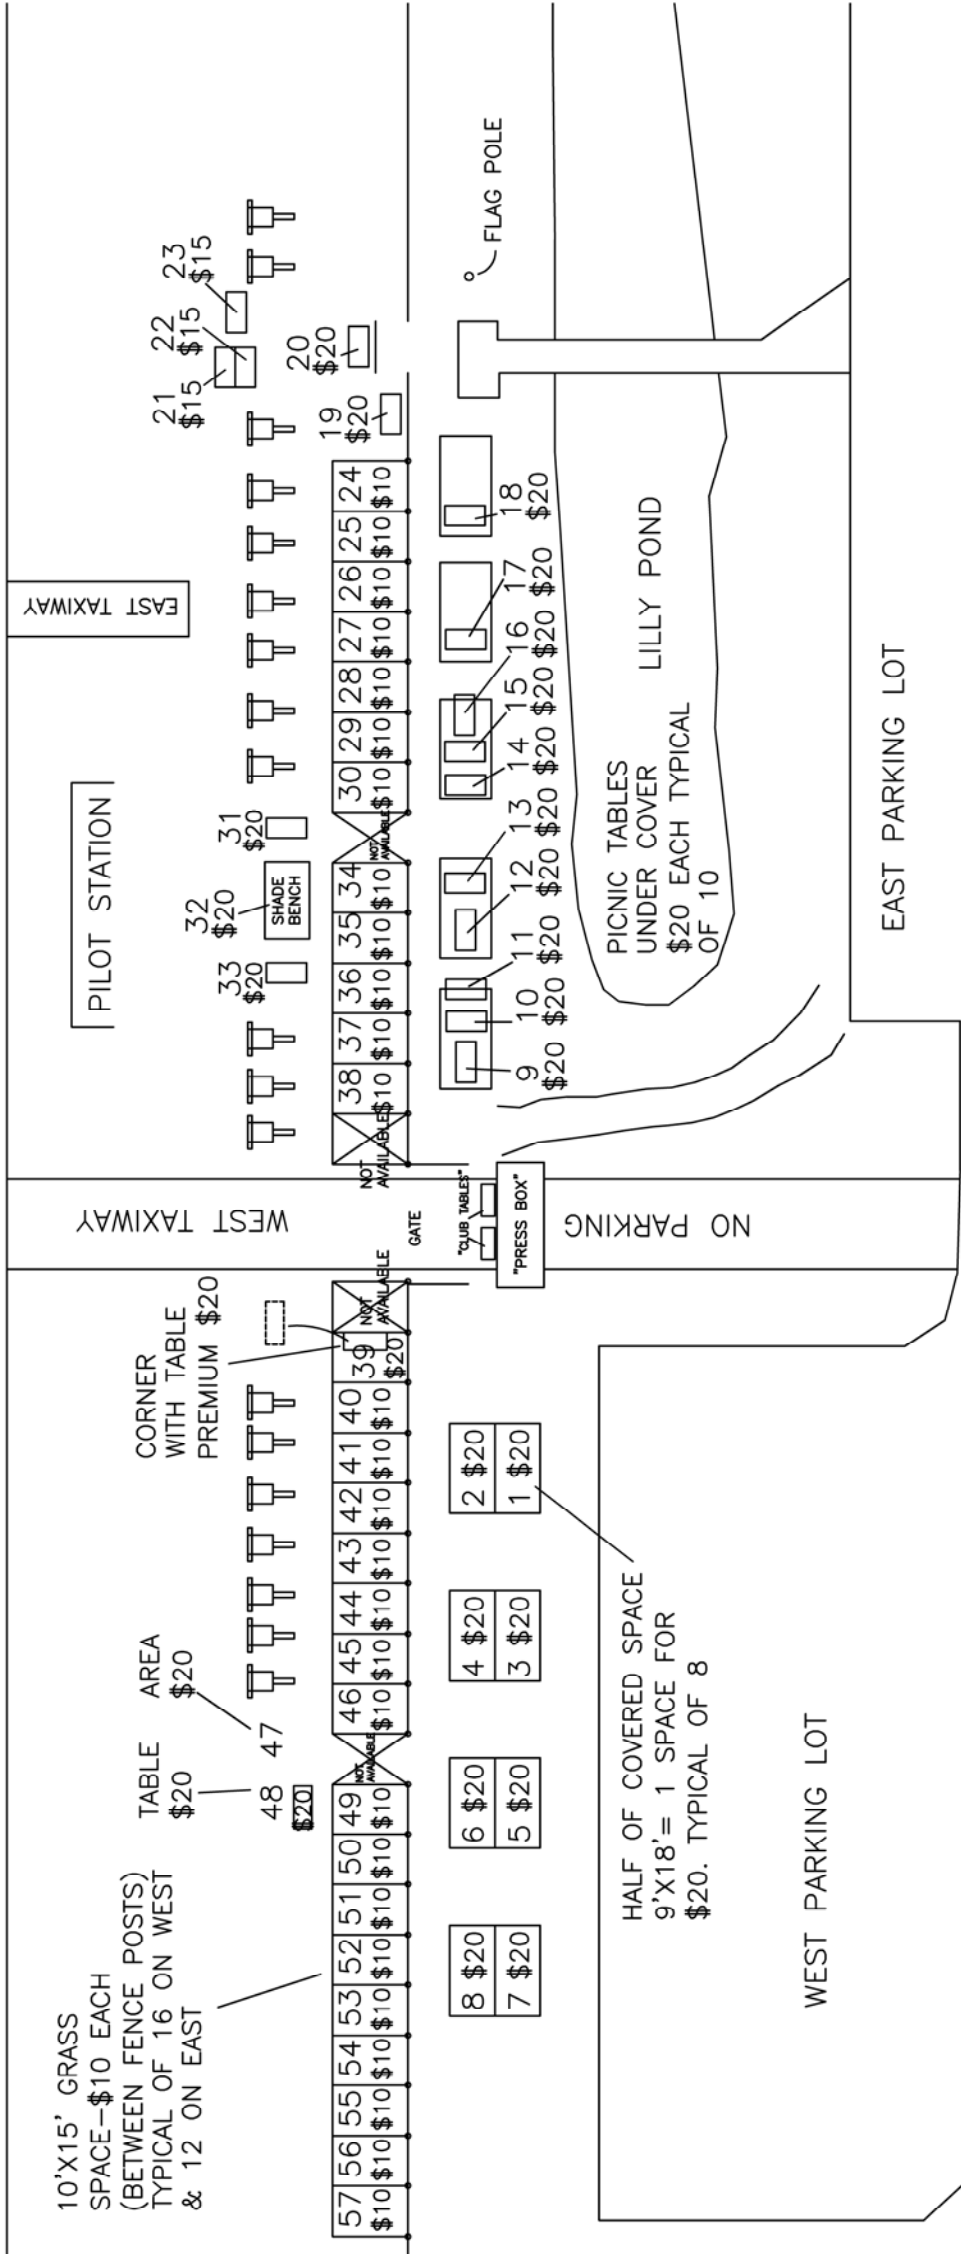

NORTH
WEST

RUNWAY

- SPACE 1 COVERED 9'X18' NO TABLE \$20
- 2 COVERED 9'X18' NO TABLE \$20
- 3 COVERED 9'X18' NO TABLE \$20
- 4 COVERED 9'X18' NO TABLE \$20
- 5 COVERED 9'X18' NO TABLE \$20
- 6 COVERED 9'X18' NO TABLE \$20
- 7 COVERED 9'X18' NO TABLE \$20
- 8 COVERED 9'X18' NO TABLE \$20
- 9 1-COVERED PICNIC TABLE \$20
- 10 1-COVERED PICNIC TABLE \$20
- 11 1-COVERED PICNIC TABLE \$20
- 12 1-COVERED PICNIC TABLE \$20
- 13 1-COVERED PICNIC TABLE \$20
- 14 1-COVERED PICNIC TABLE \$20
- 15 1-COVERED PICNIC TABLE \$20
- 16 1-COVERED PICNIC TABLE \$20
- 17 1-COVERED PICNIC TABLE \$20
- 18 1-COVERED PICNIC TABLE \$20
- 19 1-OPEN SINGLE TABLE \$20
- 20 1-OPEN SINGLE TABLE \$20
- 21 1-OPEN SINGLE TABLE \$15
- 22 1-OPEN SINGLE TABLE \$15
- 23 1-OPEN SINGLE TABLE \$15

- 31 \$20
- 32 1- SHADE BENCH SINGLE TABLE \$20
- 33 \$20

CLUB TABLE FOR CLUB DONATIONS SALES.

PBRCA SWAP MEET
 LAYOUT MAP UPDATED
 10-29-24

DRONE FIELD

TOILET

WEST PARKING LOT

EAST PARKING LOT

NO PARKING

WEST TAXIWAY

EAST TAXIWAY

PILOT STATION

PICNIC TABLES UNDER COVER \$20 EACH TYPICAL OF 10

HALF OF COVERED SPACE 9'X18' = 1 SPACE FOR \$20. TYPICAL OF 8

FLAG POLE